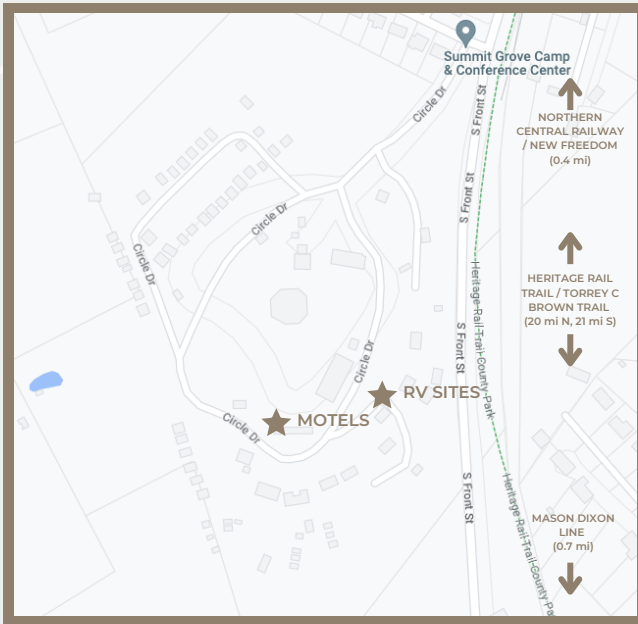

# LOCATION

## Physical Address

140 S. Front Street  
New Freedom, PA 17349

(York County, PA, 1 mi over MD border)

# NEARBY ATTRACTIONS

Heritage Rail Trail  
Downtown New Freedom  
Restaurants / Shops  
Northern Central Railway  
Codorus State Park  
Amish Markets

## ABOUT US

The historic Summit Grove Camp & Conference Center is a Christian camp with over 222 years of history of people coming together to encounter the Lord's presence and to enjoy the beauty of His creation. Our 43-acre property is nestled in a grove at the highest point of land located halfway between Baltimore, MD and Harrisburg, PA and serves as a perfect location for a peaceful camping trip or weekend getaway.